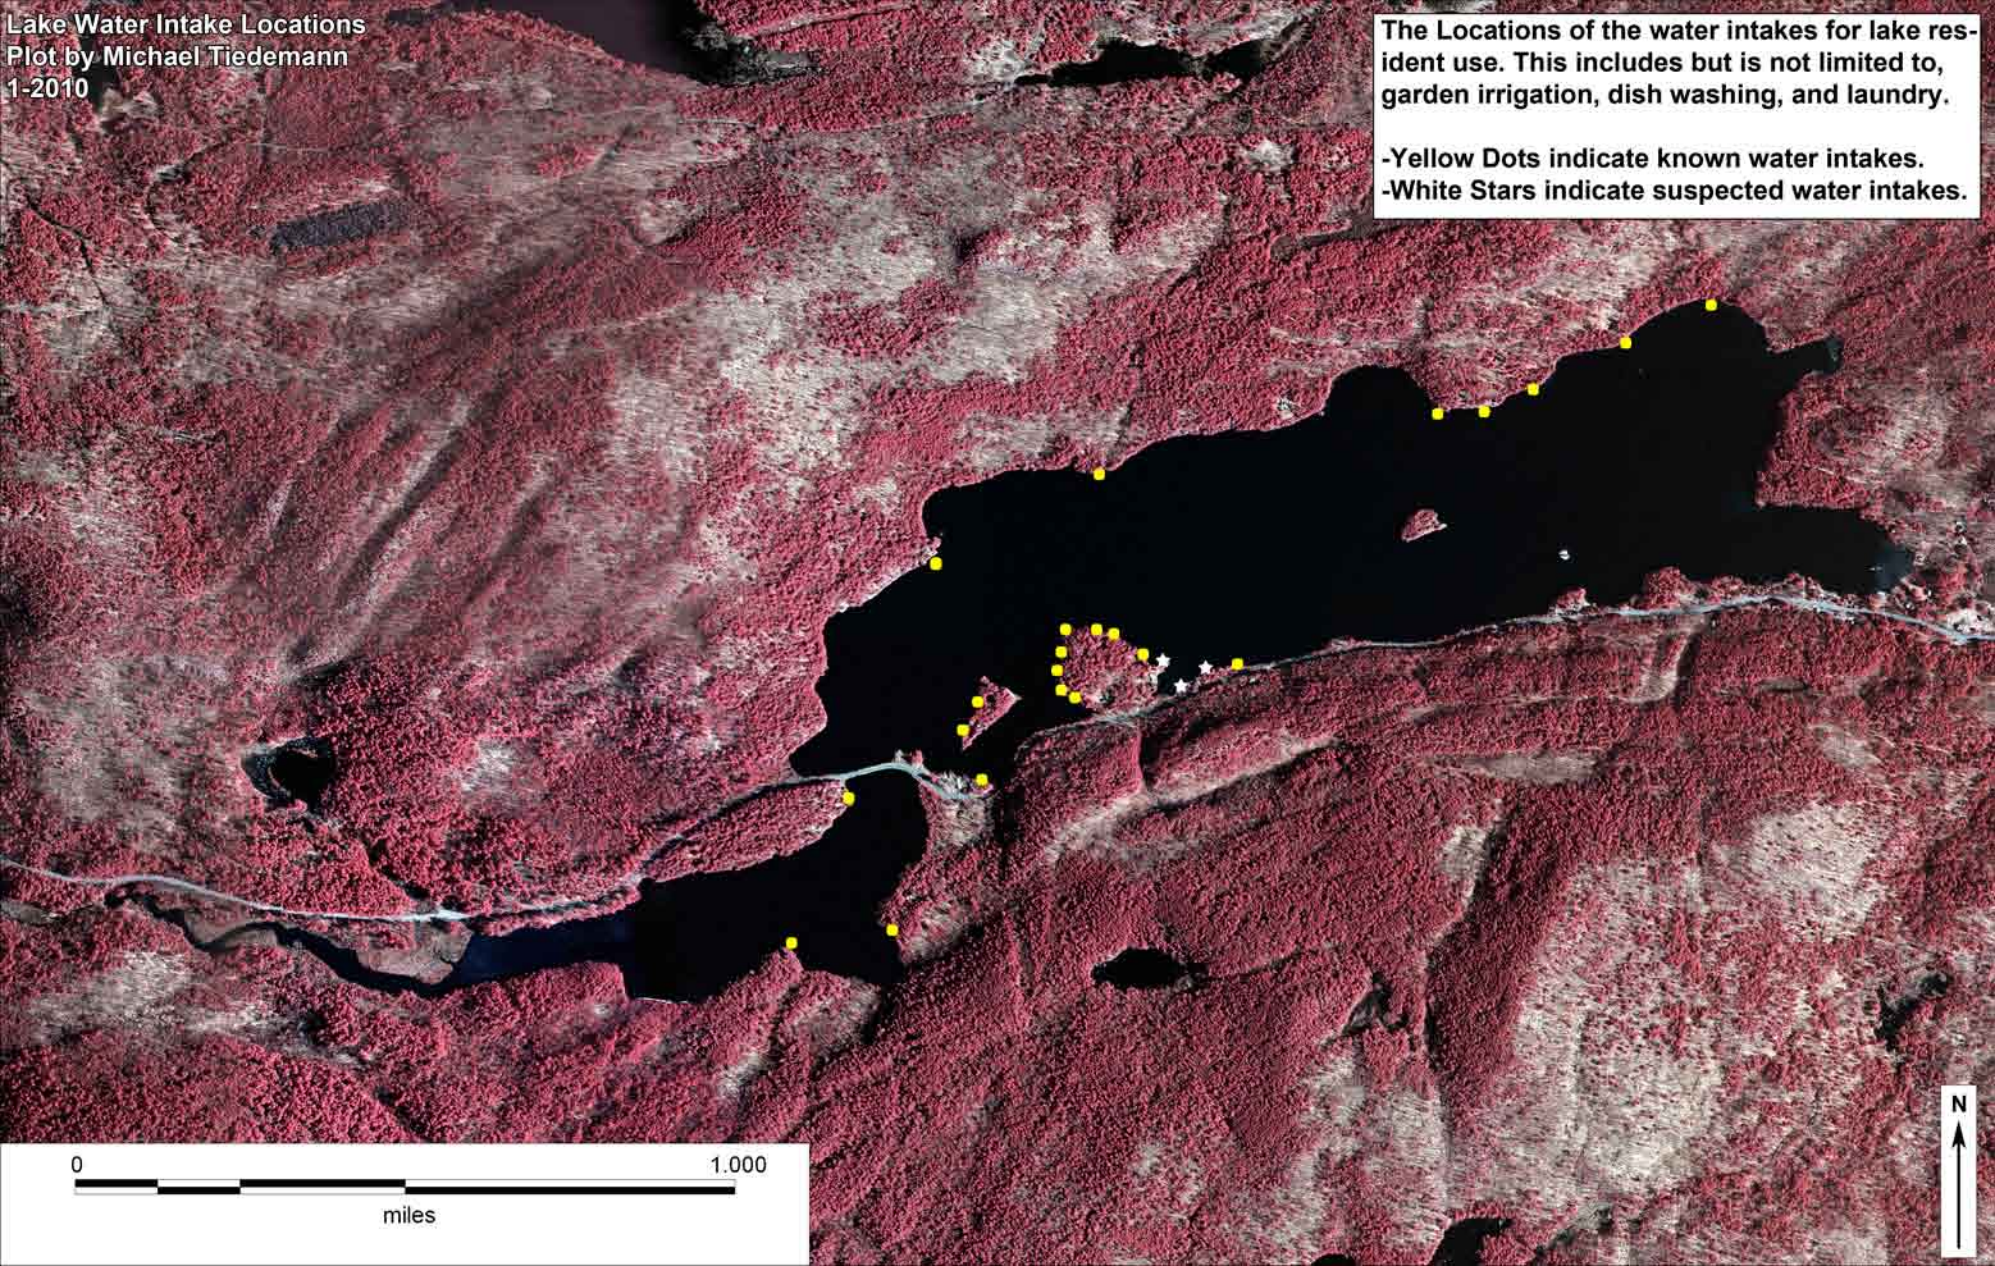

Lake Water Intake Locations  
Plot by Michael Tiedemann  
1-2010

The Locations of the water intakes for lake resident use. This includes but is not limited to, garden irrigation, dish washing, and laundry.

-Yellow Dots indicate known water intakes.  
-White Stars indicate suspected water intakes.

0 1,000  
miles

N  
↑