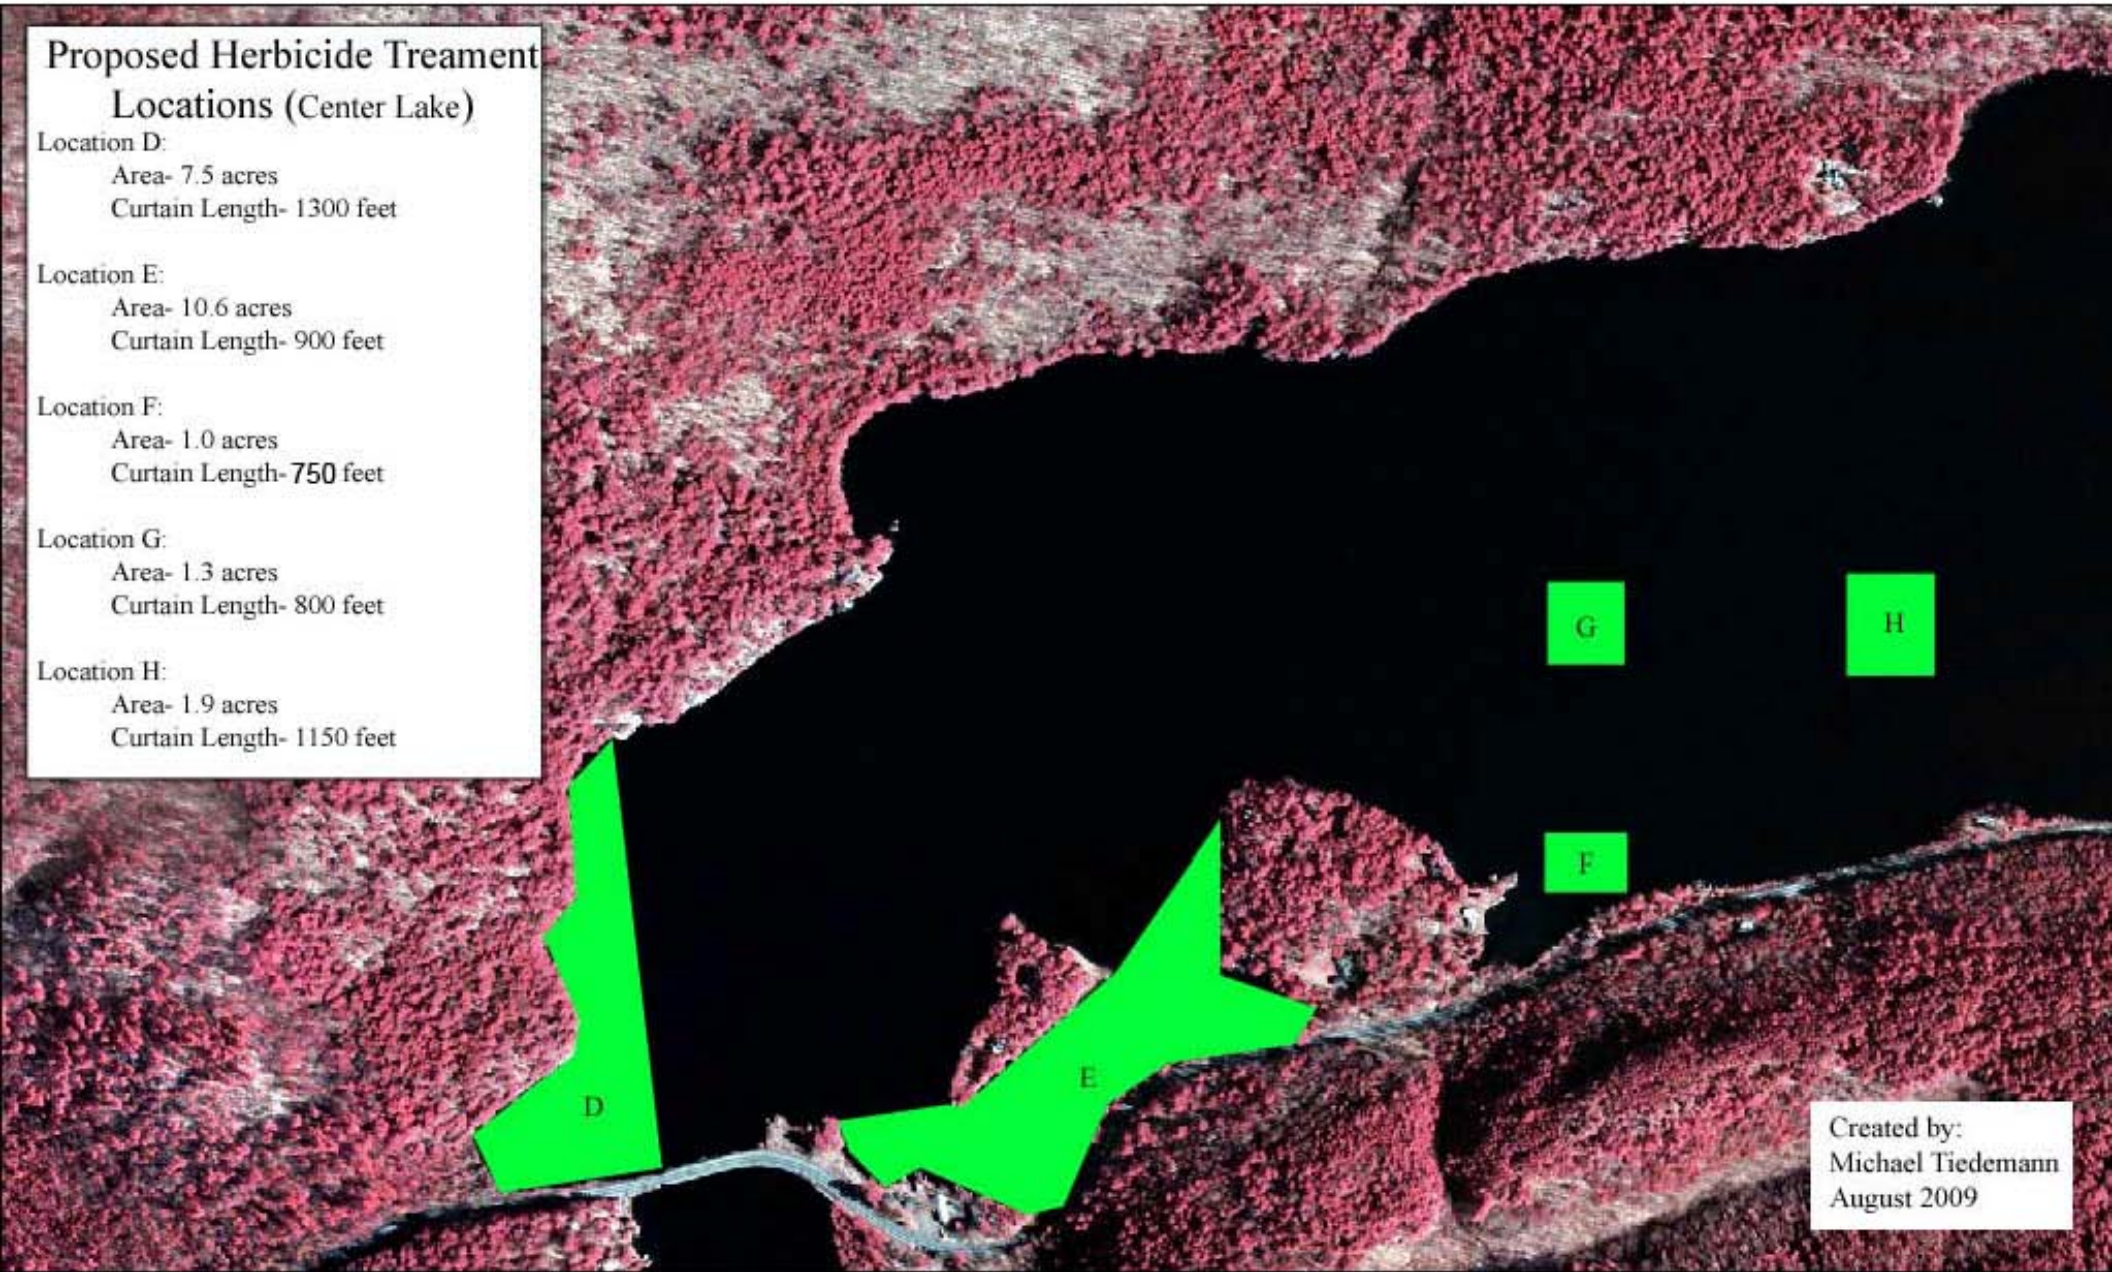

Proposed Herbicide Treatment

Locations (Center Lake)

Location D:
Area- 7.5 acres
Curtain Length- 1300 feet

Location E:
Area- 10.6 acres
Curtain Length- 900 feet

Location F:
Area- 1.0 acres
Curtain Length- 750 feet

Location G:
Area- 1.3 acres
Curtain Length- 800 feet

Location H:
Area- 1.9 acres
Curtain Length- 1150 feet

Created by:
Michael Tiedemann
August 2009